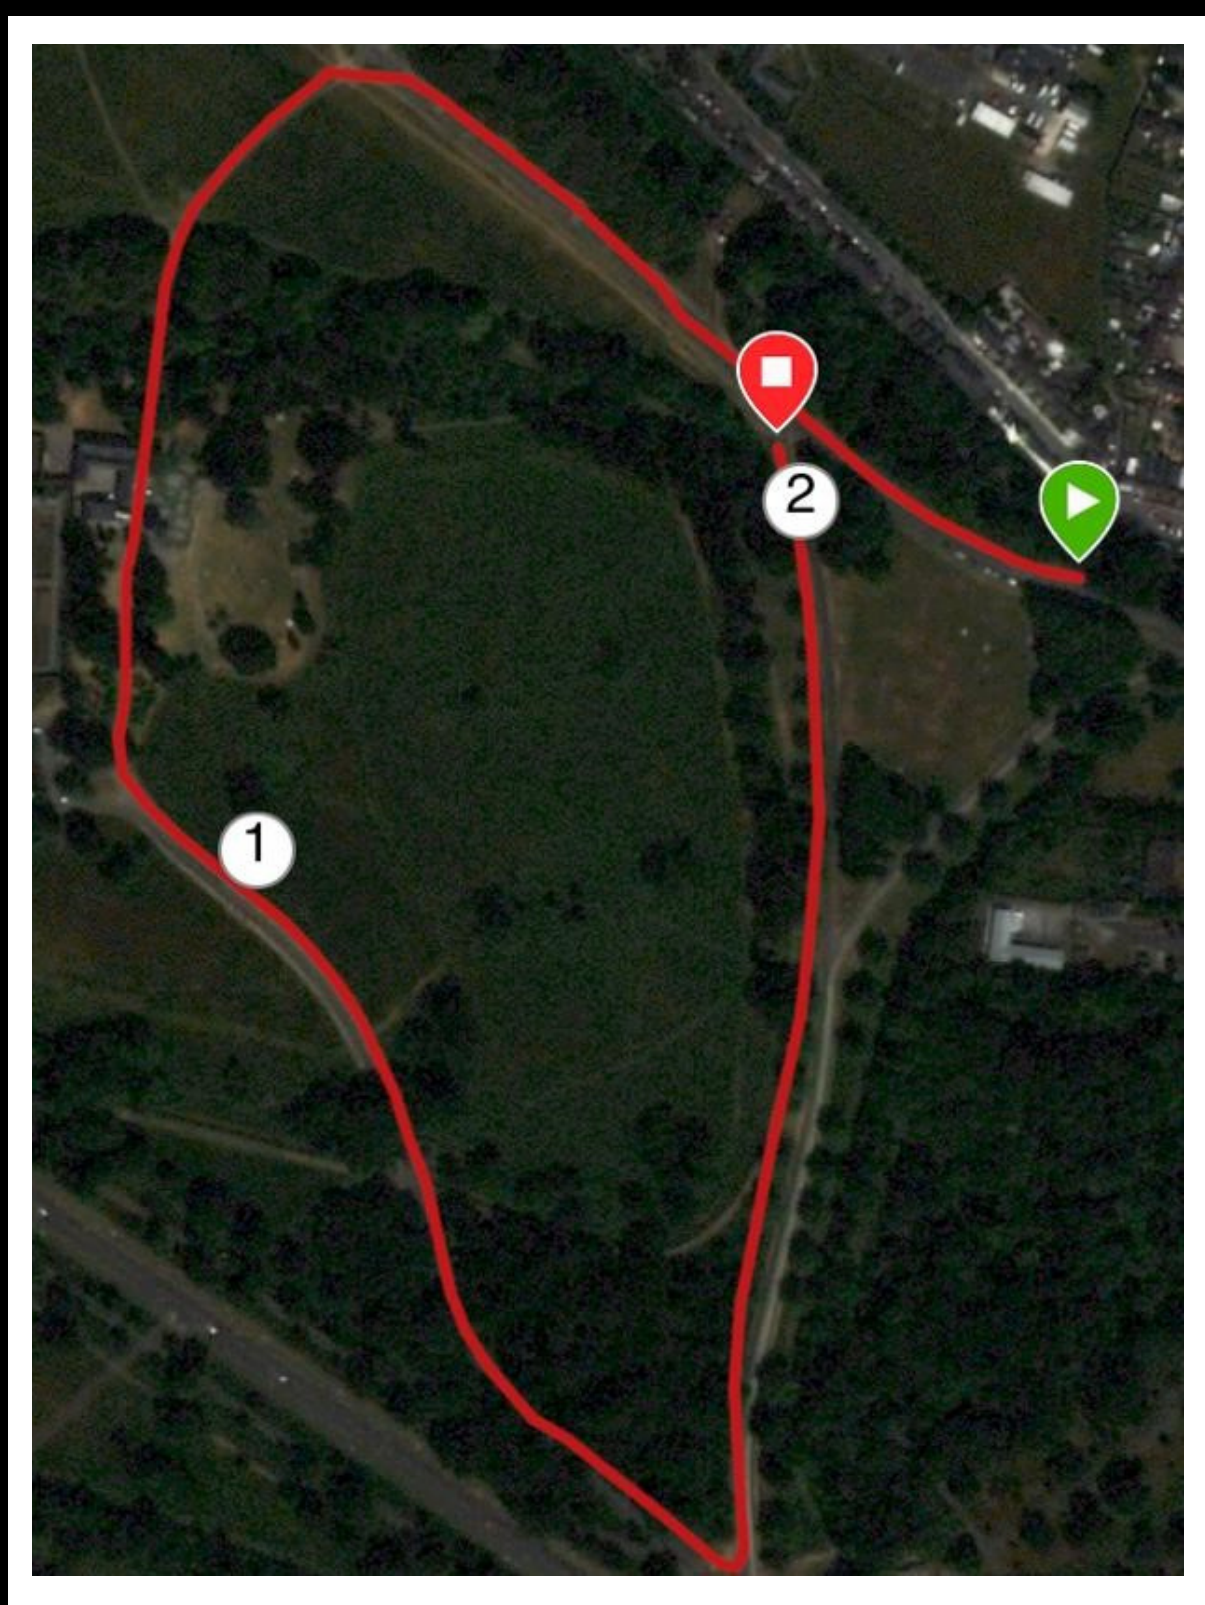

## Route Maps - Phoenix Park

2020 Virtual Charity Challenge in association with Hole in the Wall & DASH Container Café, proudly supporting St. Vincent's Navan Road.

**#supportingstvincents**

# Route Maps - Phoenix Park

## 2 km lap

# Route Maps - Phoenix Park

5.9 km lap