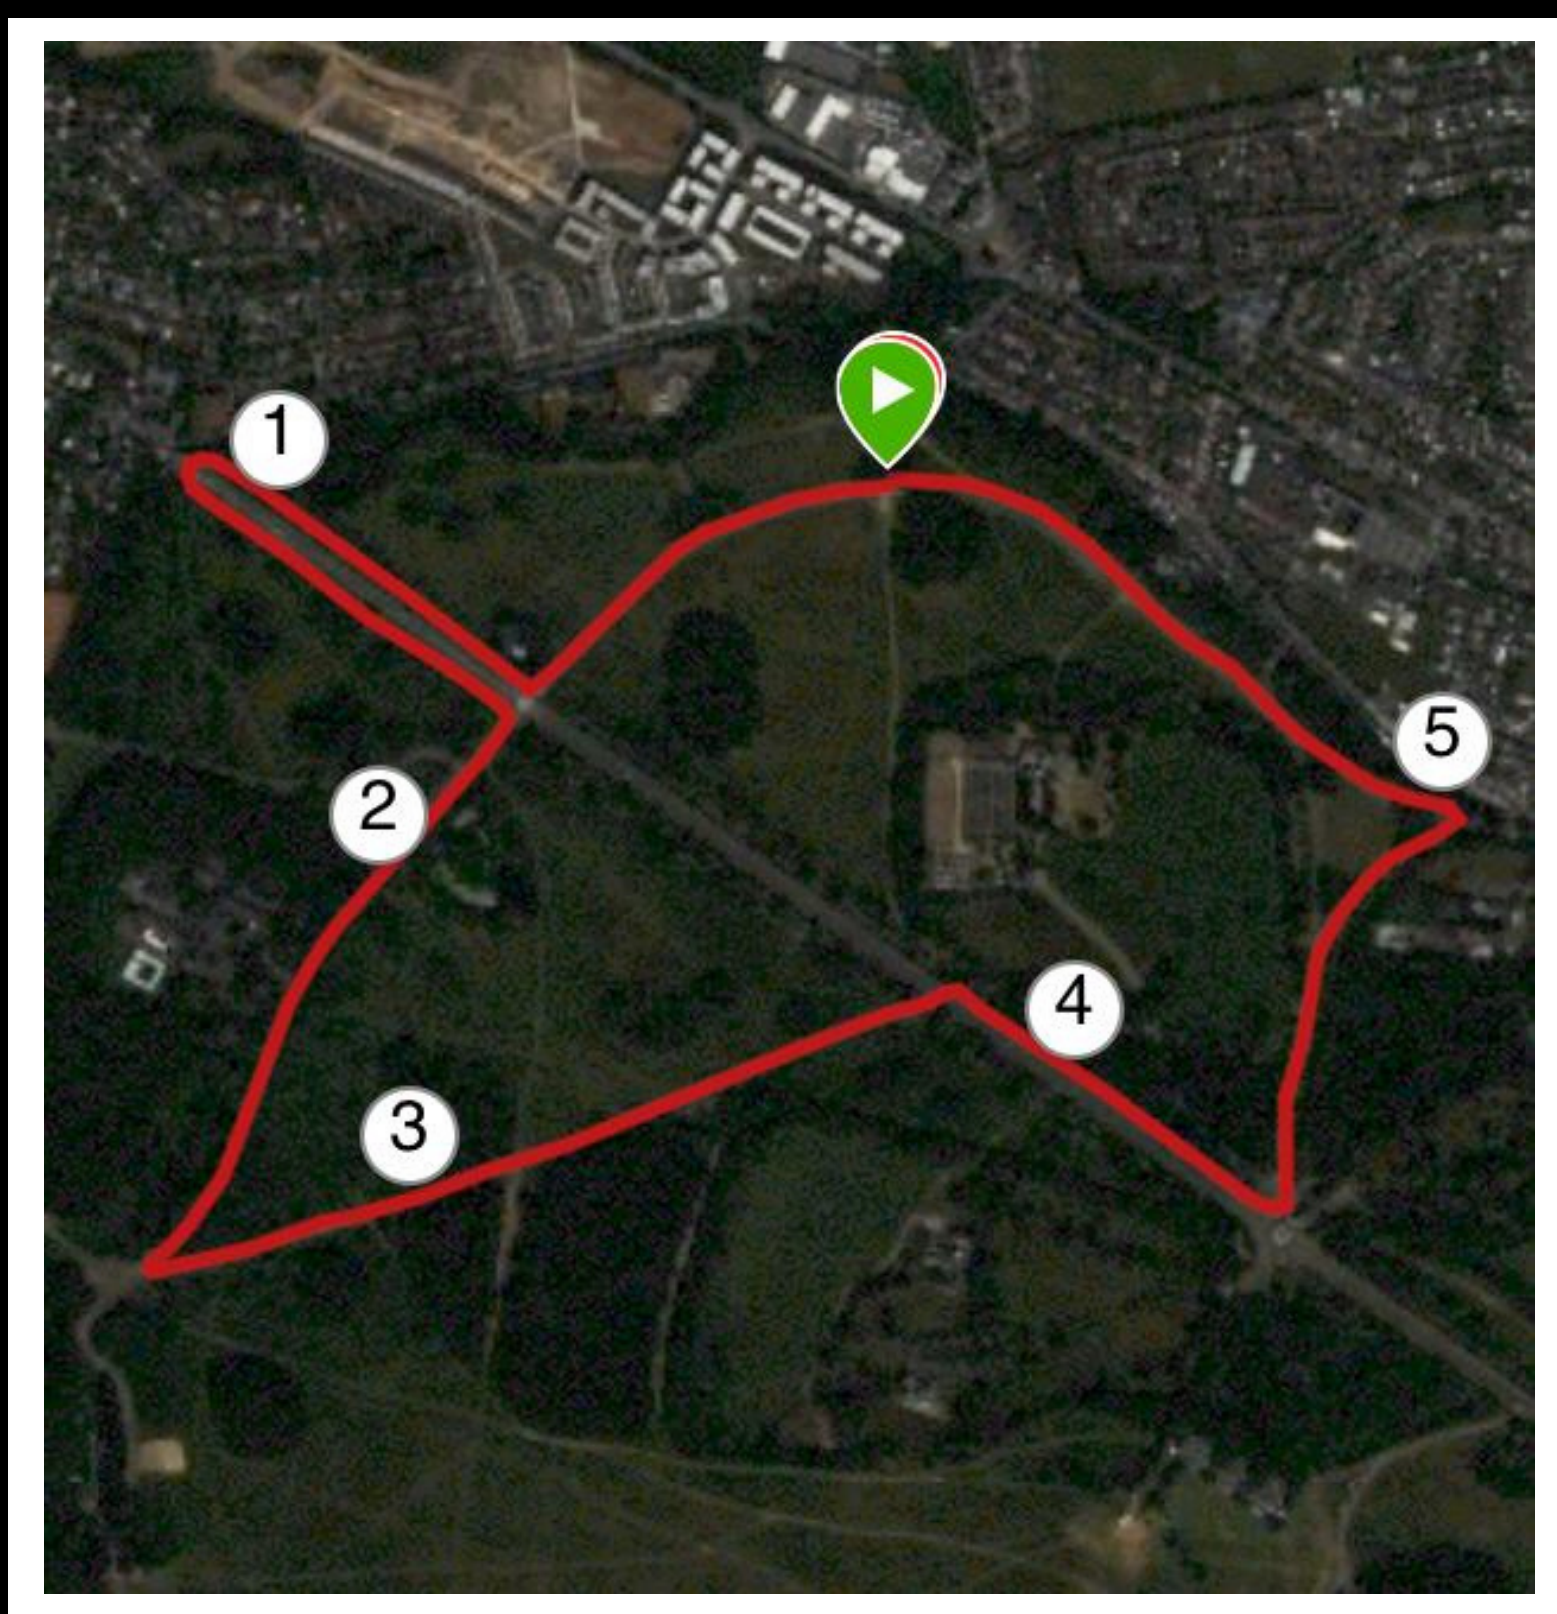

## Route Maps - Phoenix Park

2020 Virtual Charity Challenge in association with Hole in the Wall & DASH Container Café, proudly supporting St. Vincent's Navan Road.

**#supportingstvincents**

# Route Maps - Phoenix Park

## 2 km lap

# Route Maps - Phoenix Park

5.9 km lap